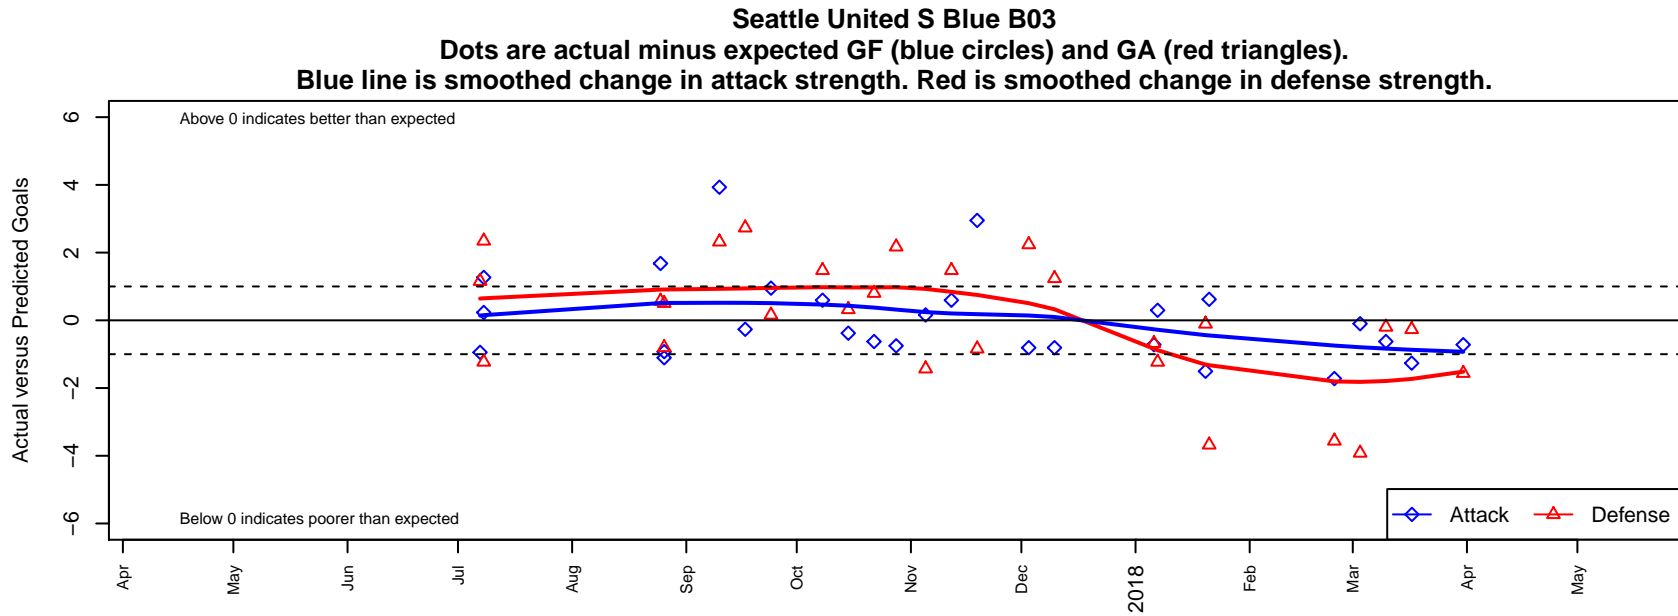

Seattle United S Blue B03

Seattle United Regional
 Seattle, WA
 B03 total strength=977
 attack=2.27 defense=1.5
 fall league = NPSL DIVISION 1 (03) U15
 spr league = Spr NPSL (03) Div 1 U15
 notes= Aur 2016

**attack and defense variance (black dot)
relative to other teams
and top 10 in region**

**attack and defense rating
relative to others at age
and all opponents in last 13 months**

Performance relative to 13 month average