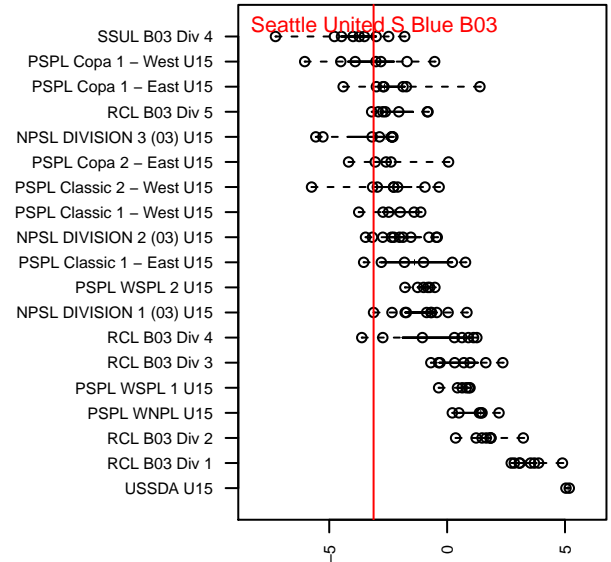

Seattle United S Blue B03

Seattle United Regional
 Seattle, WA
 B03 total strength=977
 attack=2.27 defense=1.5
 fall league = NPSL DIVISION 1 (03) U15
 spr league = Spr NPSL (03) Div 1 U15
 notes= Aur 2016

alt names used:
 Seattle United B03 South Blue
 Seattle United South B03
 Seattle United South B03 Blue
 Seattle United South B03 Blue
 Seattle United South B03 Blue

Venues played:
 2017 Seattle Cup BU15 Silver
 2017 River Jam Copa U15
 2017 NPSL DIVISION 1 (03) U15
 2017 Founders Cup B03 Div A
 2017 Spr NPSL (03) Division 1 U15

**attack and defense variance (black dot)
relative to other teams
and top 10 in region**

**attack and defense rating
relative to others at age
and all opponents in last 13 months**

Performance relative to 13 month average